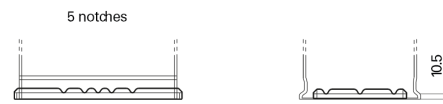

**Product overview**

Batteries for Cars

**High-Tech TA900**

Part number	TA900
Technology	Flooded
EAN/GTIN	3661024056472
Voltage	12 V
Capacity	90.0 Ah
CCA	720 A
Length	315 mm
Width	175 mm
Height	190 mm
Box size	L04
Polarity	ETN 0
Terminal Type	EN taper post
Hold Down	B13
Weights (subject of variation)	19.70 kg

**Polarity**

**Terminal Type**

Positive Terminal

Negative Terminal

**Hold Down**

Design, features and specifications are subject to change without notice. We disclaim any representation or warranty, express or implied, concerning the data or recommendations, and in no event shall be liable for any loss or damage claimed to have arisen as a result. Some products may not be available in your local market.