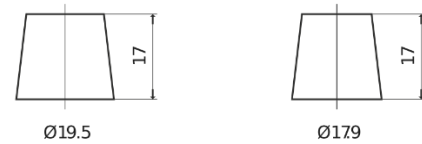

**Product overview**

Batteries for Cars

**Premium EA1000**

Part number	EA1000
Technology	Flooded
EAN/GTIN	3661024034258
Voltage	12 V
Capacity	100 Ah
CCA	900 A
Length	353 mm
Width	175 mm
Height	190 mm
Box size	L05
Polarity	ETN 0
Terminal Type	EN taper post
Hold Down	B13
Weights (subject of variation)	22.60 kg

**Polarity**

**Terminal Type**

Positive Terminal

Negative Terminal

**Hold Down**

Design, features and specifications are subject to change without notice. We disclaim any representation or warranty, express or implied, concerning the data or recommendations, and in no event shall be liable for any loss or damage claimed to have arisen as a result. Some products may not be available in your local market.