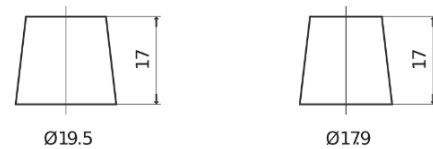

**Product overview**

Batteries for Cars

**High-Tech TA770**

Part number	TA770
Technology	Flooded
EAN/GTIN	3661024054249
Voltage	12 V
Capacity	77.0 Ah
CCA	760 A
Length	278 mm
Width	175 mm
Height	190 mm
Box size	L03
Polarity	ETN 0
Terminal Type	EN taper post
Hold Down	B13
Weights (subject of variation)	17.50 kg

**Polarity**

**Terminal Type**

Positive Terminal

Negative Terminal

**Hold Down**

Design, features and specifications are subject to change without notice. We disclaim any representation or warranty, express or implied, concerning the data or recommendations, and in no event shall be liable for any loss or damage claimed to have arisen as a result. Some products may not be available in your local market.