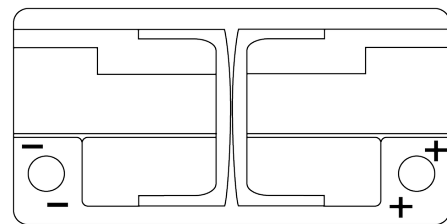

Product overview

Batteries for Marine and Leisure

Dual AGM EP800

Part number	EP800
Technology	AGM
EAN/GTIN	3661024036535
Voltage	12 V
Capacity	95 Ah
CCA	850 A
Watt hour	800 Wh
Length	353 mm
Width	175 mm
Height	190 mm
Box size	L05
Polarity	ETN 0
Terminal Type	EN taper post
Hold Down	B13
Weights (subject of variation)	26.10 kg

Polarity

Terminal Type

Ø19.5

Ø179

Positive Terminal

Negative Terminal

Hold Down

5 notches