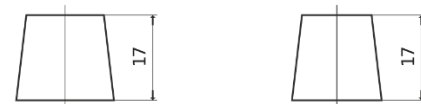

**Product overview**

Batteries for Marine and Leisure

**Dual AGM EP800**

Part number	EP800
Technology	AGM
EAN/GTIN	3661024036535
Voltage	12 V
Capacity	95 Ah
CCA	850 A
Watt hour	800 Wh
Length	353 mm
Width	175 mm
Height	190 mm
Box size	L05
Polarity	ETN 0
Terminal Type	EN taper post
Hold Down	B13
Weights (subject of variation)	26.10 kg

**Polarity**

**Terminal Type**

Ø19.5

Ø17.9

Positive Terminal

Negative Terminal

**Hold Down**

5 notches