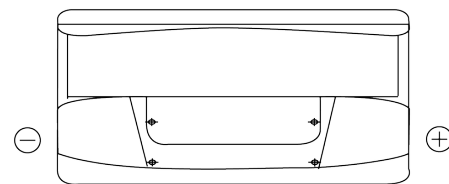

Product overview

Batteries for Trucks, Buses, Construction, Agriculture

PowerPRO Agri&Construction EJ1000

Part number	EJ1000
Technology	Flooded
EAN/GTIN	3661024036986
Voltage	12 V
Capacity	100 Ah
CCA	850 A
Length	353 mm
Width	175 mm
Height	190 mm
Box size	L05
Polarity	ETN 0
Terminal Type	EN taper post
Hold Down	B13
Weights (subject of variation)	21.80 kg

Polarity

Terminal Type

Positive Terminal

Negative Terminal

Hold Down

Design, features and specifications are subject to change without notice. We disclaim any representation or warranty, express or implied, concerning the data or recommendations, and in no event shall be liable for any loss or damage claimed to have arisen as a result. Some products may not be available in your local market.