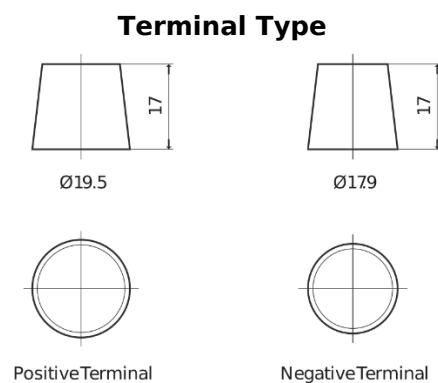

Product overview

Batteries for Marine and Leisure

Equipment ET650

Part number	ET650
Technology	Flooded
EAN/GTIN	3661024035927
Voltage	12 V
Capacity	100 Ah
Watt hour	650 Wh
Length	353 mm
Width	175 mm
Height	190 mm
Box size	L05
Polarity	ETN 0
Terminal Type	EN taper post
Hold Down	B13
Weights (subject of variation)	26.50 kg