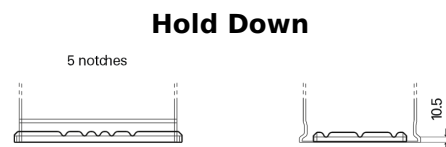

Product overview

Batteries for Marine and Leisure

Equipment ET650

Part number	ET650
Technology	Flooded
EAN/GTIN	3661024035927
Voltage	12 V
Capacity	100 Ah
Watt hour	650 Wh
Length	353 mm
Width	175 mm
Height	190 mm
Box size	L05
Polarity	ETN 0
Terminal Type	EN taper post
Hold Down	B13
Weights (subject of variation)	26.50 kg