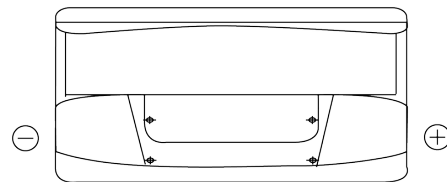

Product overview

Batteries for Cars

Classic EC900

Part number	EC900
Technology	Flooded
EAN/GTIN	3661024034838
Voltage	12 V
Capacity	90 Ah
CCA	720 A
Length	353 mm
Width	175 mm
Height	190 mm
Box size	L05
Polarity	ETN 0
Terminal Type	EN taper post
Hold Down	B13
Weights (subject of variation)	20.50 kg

Polarity

Terminal Type

Positive Terminal

Negative Terminal

Hold Down

Design, features and specifications are subject to change without notice. We disclaim any representation or warranty, express or implied, concerning the data or recommendations, and in no event shall be liable for any loss or damage claimed to have arisen as a result. Some products may not be available in your local market.