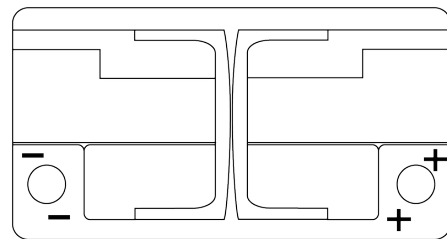

Product overview

Batteries for Cars

Premium EA900

Part number	EA900
Technology	Flooded
EAN/GTIN	3661024036450
Voltage	12 V
Capacity	90 Ah
CCA	720 A
Length	315 mm
Width	175 mm
Height	190 mm
Box size	L04
Polarity	ETN 0
Terminal Type	EN taper post
Hold Down	B13
Weights (subject of variation)	19.70 kg

Polarity

Terminal Type

Positive Terminal

Negative Terminal

Hold Down

Design, features and specifications are subject to change without notice. We disclaim any representation or warranty, express or implied, concerning the data or recommendations, and in no event shall be liable for any loss or damage claimed to have arisen as a result. Some products may not be available in your local market.