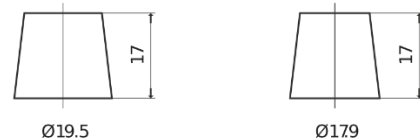

Product overview

Batteries for Cars

Premium EA900

Part number	EA900
Technology	Flooded
EAN/GTIN	3661024036450
Voltage	12 V
Capacity	90 Ah
CCA	720 A
Length	315 mm
Width	175 mm
Height	190 mm
Box size	L04
Polarity	ETN 0
Terminal Type	EN taper post
Hold Down	B13
Weights (subject of variation)	19.70 kg

Polarity

Terminal Type

Positive Terminal

Negative Terminal

Hold Down

Design, features and specifications are subject to change without notice. We disclaim any representation or warranty, express or implied, concerning the data or recommendations, and in no event shall be liable for any loss or damage claimed to have arisen as a result. Some products may not be available in your local market.