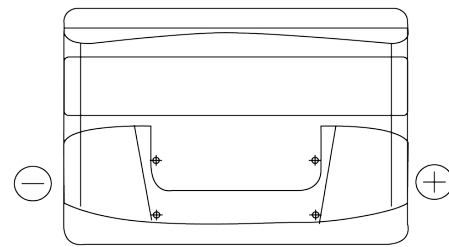

**Product overview**

Batteries for Cars

**Excell EB800**

Part number	EB800
Technology	Flooded
EAN/GTIN	3661024036443
Voltage	12 V
Capacity	80 Ah
CCA	640 A
Length	315 mm
Width	175 mm
Height	190 mm
Box size	L04
Polarity	ETN 0
Terminal Type	EN taper post
Hold Down	B13
Weights (subject of variation)	19.00 kg

**Polarity**

**Terminal Type**

Positive Terminal

Negative Terminal

**Hold Down**

Design, features and specifications are subject to change without notice. We disclaim any representation or warranty, express or implied, concerning the data or recommendations, and in no event shall be liable for any loss or damage claimed to have arisen as a result. Some products may not be available in your local market.