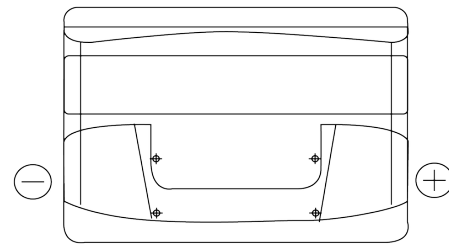

Product overview

Batteries for Cars

Excell EB800

Part number	EB800
Technology	Flooded
EAN/GTIN	3661024036443
Voltage	12 V
Capacity	80 Ah
CCA	640 A
Length	315 mm
Width	175 mm
Height	190 mm
Box size	L04
Polarity	ETN 0
Terminal Type	EN taper post
Hold Down	B13
Weights (subject of variation)	19.00 kg

Polarity

Terminal Type

Hold Down

Design, features and specifications are subject to change without notice. We disclaim any representation or warranty, express or implied, concerning the data or recommendations, and in no event shall be liable for any loss or damage claimed to have arisen as a result. Some products may not be available in your local market.