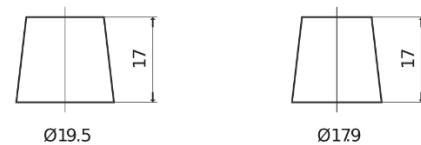

**Product overview**

Batteries for Cars

**EFB EL700**

Part number	EL700
Technology	EFB
EAN/GTIN	3661024035699
Voltage	12 V
Capacity	70 Ah
CCA	760 A
Length	278 mm
Width	175 mm
Height	190 mm
Box size	L03
Polarity	ETN 0
Terminal Type	EN taper post
Hold Down	B13
Weights (subject of variation)	19.30 kg

**Polarity**

**Terminal Type**

Positive Terminal

Negative Terminal

**Hold Down**

Design, features and specifications are subject to change without notice. We disclaim any representation or warranty, express or implied, concerning the data or recommendations, and in no event shall be liable for any loss or damage claimed to have arisen as a result. Some products may not be available in your local market.