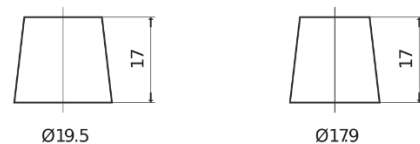

Product overview

Batteries for Cars

EFB EL700

Part number	EL700
Technology	EFB
EAN/GTIN	3661024035699
Voltage	12 V
Capacity	70 Ah
CCA	760 A
Length	278 mm
Width	175 mm
Height	190 mm
Box size	L03
Polarity	ETN 0
Terminal Type	EN taper post
Hold Down	B13
Weights (subject of variation)	19.30 kg

Polarity

Terminal Type

Positive Terminal

Negative Terminal

Hold Down

Design, features and specifications are subject to change without notice. We disclaim any representation or warranty, express or implied, concerning the data or recommendations, and in no event shall be liable for any loss or damage claimed to have arisen as a result. Some products may not be available in your local market.