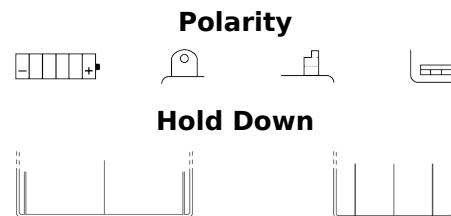

Product overview

Batteries for Motorcycles, ATVs, Snowmobiles, Garden

Conventional EB5L-B

Part number	EB5L-B
Technology	Flooded
EAN/GTIN	3661024033138
Voltage	12 V
Capacity	5 Ah
CCA	65 A
Length	120 mm
Width	60 mm
Height	130 mm
Box size	C38
Polarity	ETN 0
Terminal Type	M06
Hold Down	B0
Weights (subject of variation)	2.00 kg