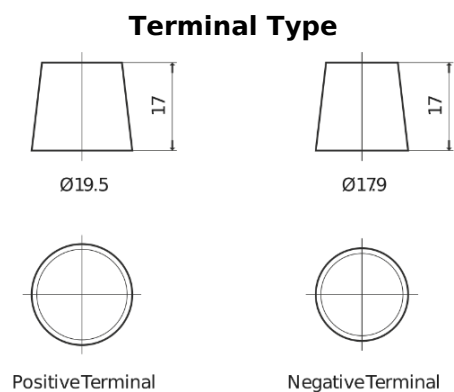

Product overview

Batteries for Cars

Plus CB454

Part number	CB454
Technology	Flooded
EAN/GTIN	3661024014373
Voltage	12 V
Capacity	45.0 Ah
CCA	330 A
Length	237 mm
Width	127 mm
Height	227 mm
Box size	B24
Polarity	ETN 0
Terminal Type	EN taper post
Hold Down	B0
Weights (subject of variation)	11.40 kg