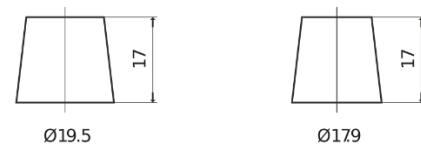

**Product overview**

Batteries for Cars

**AGM EK700**

Part number	EK700
Technology	AGM
EAN/GTIN	3661024035712
Voltage	12 V
Capacity	70 Ah
CCA	760 A
Length	278 mm
Width	175 mm
Height	190 mm
Box size	L03
Polarity	ETN 0
Terminal Type	EN taper post
Hold Down	B13
Weights (subject of variation)	20.60 kg

**Polarity**

**Terminal Type**

Positive Terminal

Negative Terminal

**Hold Down**

Design, features and specifications are subject to change without notice. We disclaim any representation or warranty, express or implied, concerning the data or recommendations, and in no event shall be liable for any loss or damage claimed to have arisen as a result. Some products may not be available in your local market.