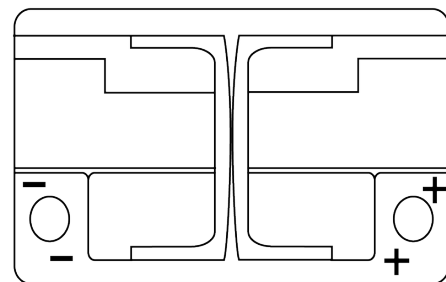

**Product overview**

Batteries for Cars

**AGM EK700**

Part number	EK700
Technology	AGM
EAN/GTIN	3661024035712
Voltage	12 V
Capacity	70 Ah
CCA	760 A
Length	278 mm
Width	175 mm
Height	190 mm
Box size	L03
Polarity	ETN 0
Terminal Type	EN taper post
Hold Down	B13
Weights (subject of variation)	20.60 kg

**Polarity**

**Terminal Type**

Positive Terminal

Negative Terminal

**Hold Down**

Design, features and specifications are subject to change without notice. We disclaim any representation or warranty, express or implied, concerning the data or recommendations, and in no event shall be liable for any loss or damage claimed to have arisen as a result. Some products may not be available in your local market.