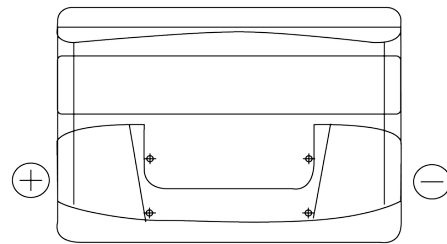

Product overview

Batteries for Cars

Excell EB741

Part number	EB741
Technology	Flooded
EAN/GTIN	3661024034562
Voltage	12 V
Capacity	74 Ah
CCA	680 A
Length	278 mm
Width	175 mm
Height	190 mm
Box size	L03
Polarity	ETN 1
Terminal Type	EN taper post
Hold Down	B13
Weights (subject of variation)	16.60 kg

Polarity

Terminal Type

Positive Terminal

Negative Terminal

Hold Down

Design, features and specifications are subject to change without notice. We disclaim any representation or warranty, express or implied, concerning the data or recommendations, and in no event shall be liable for any loss or damage claimed to have arisen as a result. Some products may not be available in your local market.