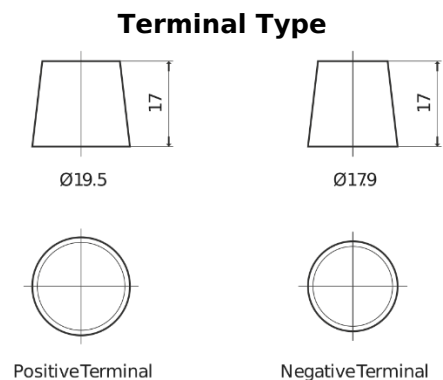

**Product overview**

Batteries for Cars

**Excell EB740**

Part number	EB740
Technology	Flooded
EAN/GTIN	3661024034555
Voltage	12 V
Capacity	74 Ah
CCA	680 A
Length	278 mm
Width	175 mm
Height	190 mm
Box size	L03
Polarity	ETN 0
Terminal Type	EN taper post
Hold Down	B13
Weights (subject of variation)	16.60 kg