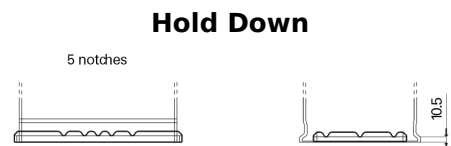

**Product overview**

Batteries for Cars

**Excell EB740**

Part number	EB740
Technology	Flooded
EAN/GTIN	3661024034555
Voltage	12 V
Capacity	74 Ah
CCA	680 A
Length	278 mm
Width	175 mm
Height	190 mm
Box size	L03
Polarity	ETN 0
Terminal Type	EN taper post
Hold Down	B13
Weights (subject of variation)	16.60 kg