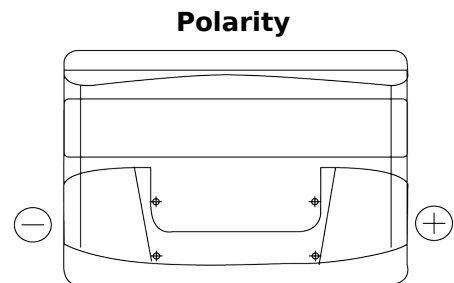

**Product overview**

Batteries for Cars

**Excell EB740**

Part number	EB740
Technology	Flooded
EAN/GTIN	3661024034555
Voltage	12 V
Capacity	74 Ah
CCA	680 A
Length	278 mm
Width	175 mm
Height	190 mm
Box size	L03
Polarity	ETN 0
Terminal Type	EN taper post
Hold Down	B13
Weights (subject of variation)	16.60 kg