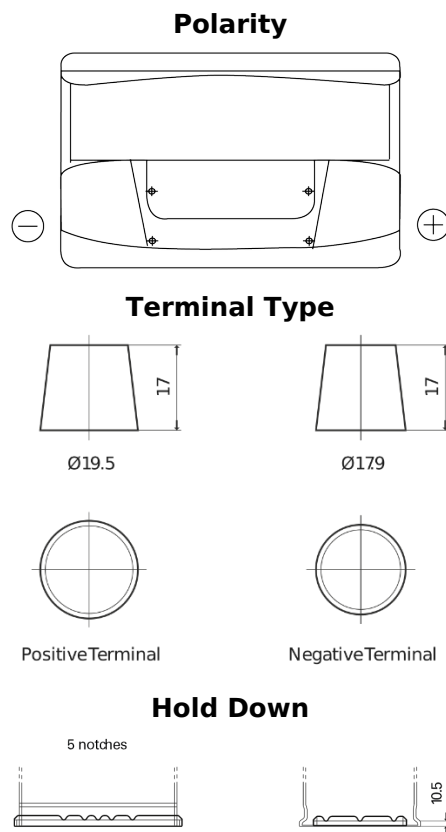

Product overview

Batteries for Marine and Leisure

Vintage EU72L

Part number	EU72L
Technology	Flooded
EAN/GTIN	3661024036283
Voltage	12 V
Capacity	72 Ah
CCA	640 A
Length	278 mm
Width	175 mm
Height	190 mm
Box size	L03
Polarity	ETN 1
Terminal Type	EN taper post
Hold Down	B13
Weights (subject of variation)	16.00 kg