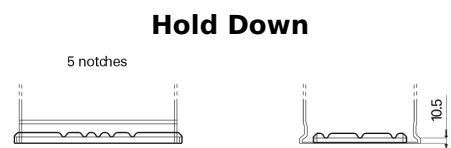

Product overview

Batteries for Marine and Leisure

Equipment ET550

Part number	ET550
Technology	Flooded
EAN/GTIN	3661024036344
Voltage	12 V
Capacity	80 Ah
Watt hour	550 Wh
Length	278 mm
Width	175 mm
Height	190 mm
Box size	L03
Polarity	ETN 0
Terminal Type	EN taper post
Hold Down	B13
Weights (subject of variation)	20.70 kg