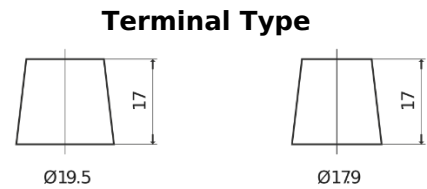

Product overview

Batteries for Marine and Leisure

Equipment ET550

Part number	ET550
Technology	Flooded
EAN/GTIN	3661024036344
Voltage	12 V
Capacity	80 Ah
Watt hour	550 Wh
Length	278 mm
Width	175 mm
Height	190 mm
Box size	L03
Polarity	ETN 0
Terminal Type	EN taper post
Hold Down	B13
Weights (subject of variation)	20.70 kg