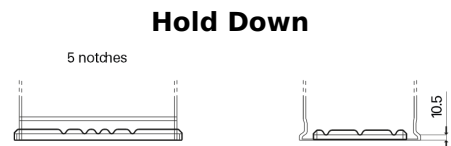

Product overview

Batteries for Marine and Leisure

Equipment ET550

Part number	ET550
Technology	Flooded
EAN/GTIN	3661024036344
Voltage	12 V
Capacity	80 Ah
Watt hour	550 Wh
Length	278 mm
Width	175 mm
Height	190 mm
Box size	L03
Polarity	ETN 0
Terminal Type	EN taper post
Hold Down	B13
Weights (subject of variation)	20.70 kg