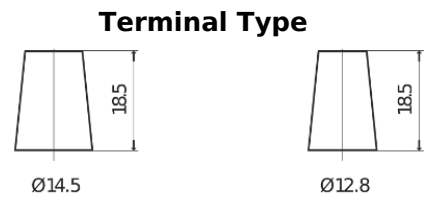

**Product overview**

Batteries for Cars

**Plus CB357**

|                                |                |
|--------------------------------|----------------|
| Part number                    | CB357          |
| Technology                     | Flooded        |
| EAN/GTIN                       | 3661024014342  |
| Voltage                        | 12 V           |
| Capacity                       | 35.0 Ah        |
| CCA                            | 240 A          |
| Length                         | 187 mm         |
| Width                          | 127 mm         |
| Height                         | 220 mm         |
| Box size                       | B19            |
| Polarity                       | ETN 1          |
| Terminal Type                  | JIS taper post |
| Hold Down                      | B0             |
| Weights (subject of variation) | 8.90 kg        |