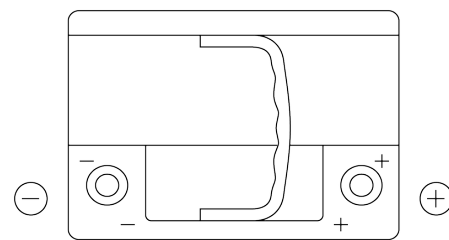

**Product overview**

Batteries for Cars

**Premium EA640**

Part number	EA640
Technology	Flooded
EAN/GTIN	3661024034227
Voltage	12 V
Capacity	64 Ah
CCA	640 A
Length	242 mm
Width	175 mm
Height	190 mm
Box size	L02
Polarity	ETN 0
Terminal Type	EN taper post
Hold Down	B13
Weights (subject of variation)	14.90 kg

**Polarity**

**Terminal Type**

Positive Terminal

Negative Terminal

**Hold Down**

Design, features and specifications are subject to change without notice. We disclaim any representation or warranty, express or implied, concerning the data or recommendations, and in no event shall be liable for any loss or damage claimed to have arisen as a result. Some products may not be available in your local market.