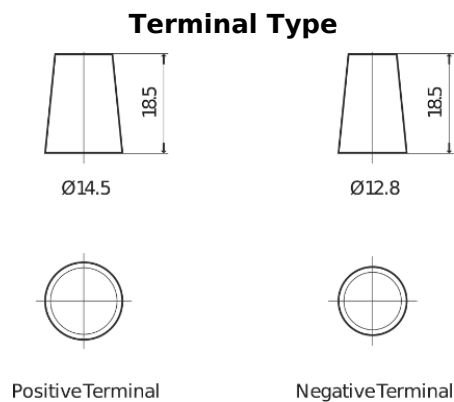

Product overview

Batteries for Cars

Plus CB356

Part number	CB356
Technology	Flooded
EAN/GTIN	3661024014335
Voltage	12 V
Capacity	35.0 Ah
CCA	240 A
Length	187 mm
Width	127 mm
Height	220 mm
Box size	B19
Polarity	ETN 0
Terminal Type	JIS taper post
Hold Down	B0
Weights (subject of variation)	8.90 kg