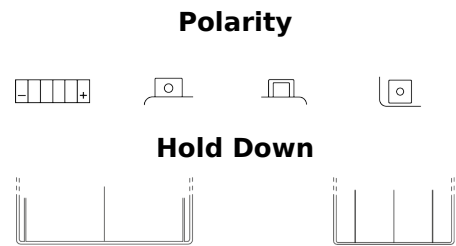

Product overview

Batteries for Motorcycles, ATVs, Snowmobiles, Garden

Li-Ion ELTZ7S

Part number	ELTZ7S
Technology	Li-Ion
EAN/GTIN	3661024036788
Voltage	12 V
Capacity	2 Ah
CCA	150 A
Watt hour	29 Wh
Length	115 mm
Width	70 mm
Height	85 mm
Box size	C35
Polarity	ETN 0
Terminal Type	M12
Hold Down	B0
Weights (subject of variation)	0.60 kg