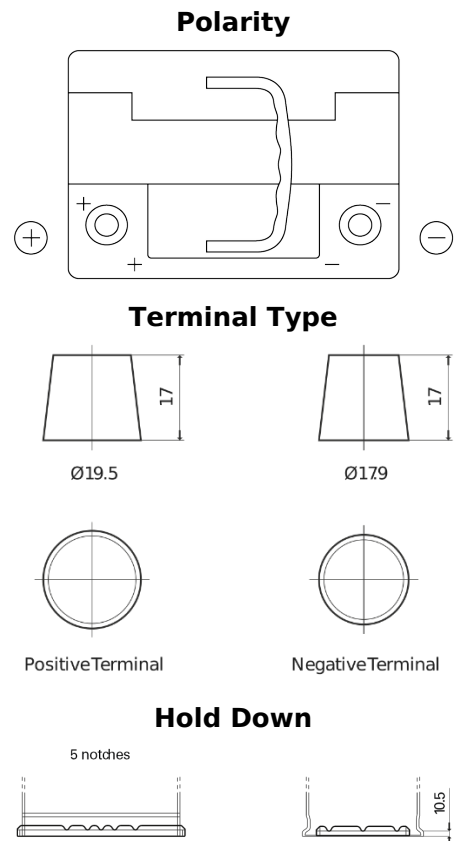

Product overview

Batteries for Cars

Premium EA601

Part number	EA601
Technology	Flooded
EAN/GTIN	3661024034234
Voltage	12 V
Capacity	60 Ah
CCA	600 A
Length	242 mm
Width	175 mm
Height	190 mm
Box size	L02
Polarity	ETN 1
Terminal Type	EN taper post
Hold Down	B13
Weights (subject of variation)	15.00 kg