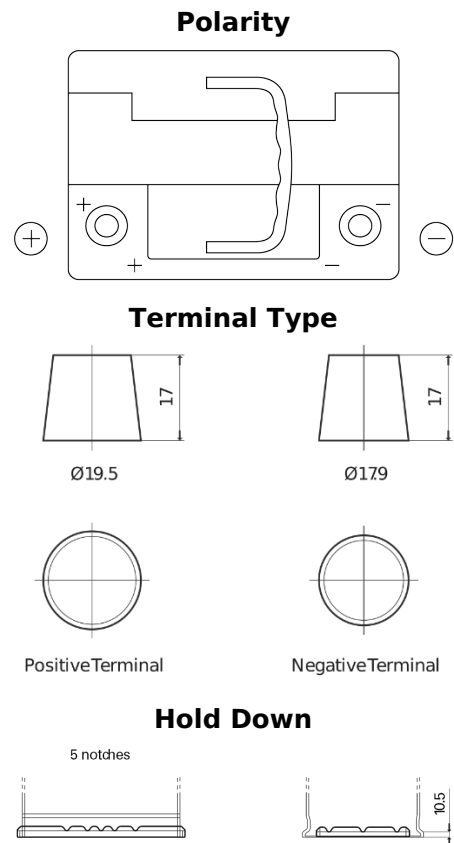

Product overview

Batteries for Cars

Premium EA601

Part number	EA601
Technology	Flooded
EAN/GTIN	3661024034234
Voltage	12 V
Capacity	60 Ah
CCA	600 A
Length	242 mm
Width	175 mm
Height	190 mm
Box size	L02
Polarity	ETN 1
Terminal Type	EN taper post
Hold Down	B13
Weights (subject of variation)	15.00 kg