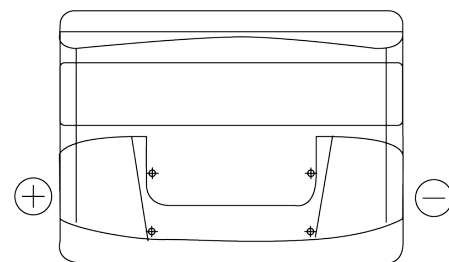

Product overview

Batteries for Cars

Excell EB621

Part number	EB621
Technology	Flooded
EAN/GTIN	3661024034548
Voltage	12 V
Capacity	62 Ah
CCA	540 A
Length	242 mm
Width	175 mm
Height	190 mm
Box size	L02
Polarity	ETN 1
Terminal Type	EN taper post
Hold Down	B13
Weights (subject of variation)	14.20 kg

Polarity

Terminal Type

Positive Terminal

Negative Terminal

Hold Down

Design, features and specifications are subject to change without notice. We disclaim any representation or warranty, express or implied, concerning the data or recommendations, and in no event shall be liable for any loss or damage claimed to have arisen as a result. Some products may not be available in your local market.