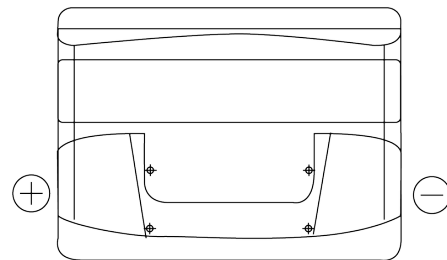

Product overview

Batteries for Cars

Excell EB621

Part number	EB621
Technology	Flooded
EAN/GTIN	3661024034548
Voltage	12 V
Capacity	62 Ah
CCA	540 A
Length	242 mm
Width	175 mm
Height	190 mm
Box size	L02
Polarity	ETN 1
Terminal Type	EN taper post
Hold Down	B13
Weights (subject of variation)	14.20 kg

Polarity

Terminal Type

Positive Terminal

Negative Terminal

Hold Down

Design, features and specifications are subject to change without notice. We disclaim any representation or warranty, express or implied, concerning the data or recommendations, and in no event shall be liable for any loss or damage claimed to have arisen as a result. Some products may not be available in your local market.