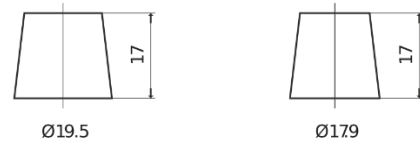

Product overview

Batteries for Cars

Excell EB621

Part number	EB621
Technology	Flooded
EAN/GTIN	3661024034548
Voltage	12 V
Capacity	62 Ah
CCA	540 A
Length	242 mm
Width	175 mm
Height	190 mm
Box size	L02
Polarity	ETN 1
Terminal Type	EN taper post
Hold Down	B13
Weights (subject of variation)	14.20 kg

Polarity

Terminal Type

Positive Terminal

Negative Terminal

Hold Down

Design, features and specifications are subject to change without notice. We disclaim any representation or warranty, express or implied, concerning the data or recommendations, and in no event shall be liable for any loss or damage claimed to have arisen as a result. Some products may not be available in your local market.