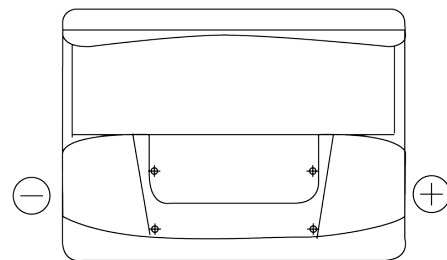

**Product overview**

Batteries for Marine and Leisure

**Start EN600**

Part number	EN600
Technology	Flooded
EAN/GTIN	3661024036092
Voltage	12 V
Capacity	62 Ah
CCA	540 A
MCA	600
Length	242 mm
Width	175 mm
Height	190 mm
Box size	L02
Polarity	ETN 0
Terminal Type	EN taper post
Hold Down	B13
Weights (subject of variation)	14.20 kg

**Polarity**

**Terminal Type**

Positive Terminal

Negative Terminal

**Hold Down**

Design, features and specifications are subject to change without notice. We disclaim any representation or warranty, express or implied, concerning the data or recommendations, and in no event shall be liable for any loss or damage claimed to have arisen as a result. Some products may not be available in your local market.