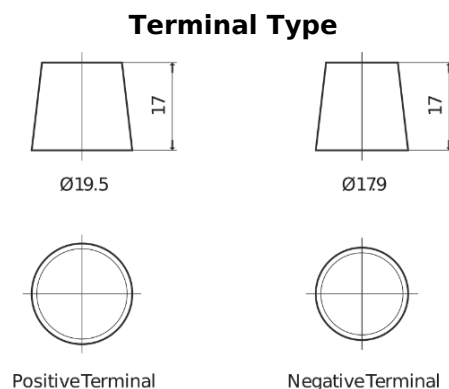

Product overview

Batteries for Cars

Futura CA955

Part number	CA955
Technology	Flooded
EAN/GTIN	3661024016537
Voltage	12 V
Capacity	95.0 Ah
CCA	800 A
Length	306 mm
Width	173 mm
Height	222 mm
Box size	D31
Polarity	ETN 1
Terminal Type	EN taper post
Hold Down	Korean B1
Weights (subject of variation)	21.40 kg