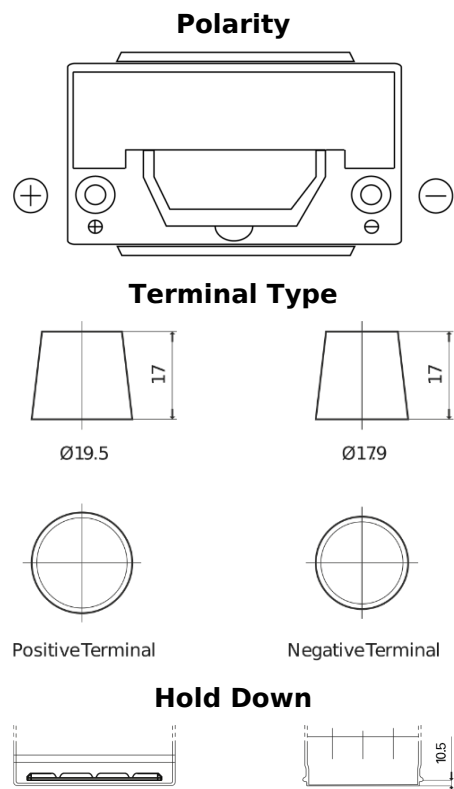

Product overview

Batteries for Cars

Futura CA955

Part number	CA955
Technology	Flooded
EAN/GTIN	3661024016537
Voltage	12 V
Capacity	95.0 Ah
CCA	800 A
Length	306 mm
Width	173 mm
Height	222 mm
Box size	D31
Polarity	ETN 1
Terminal Type	EN taper post
Hold Down	Korean B1
Weights (subject of variation)	21.40 kg