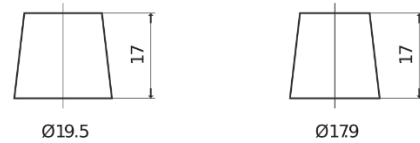

Product overview

Batteries for Cars

Classic EC550

Part number	EC550
Technology	Flooded
EAN/GTIN	3661024034807
Voltage	12 V
Capacity	55 Ah
CCA	460 A
Length	242 mm
Width	175 mm
Height	190 mm
Box size	L02
Polarity	ETN 0
Terminal Type	EN taper post
Hold Down	B13
Weights (subject of variation)	13.50 kg

Polarity

Terminal Type

Positive Terminal

Negative Terminal

Hold Down

Design, features and specifications are subject to change without notice. We disclaim any representation or warranty, express or implied, concerning the data or recommendations, and in no event shall be liable for any loss or damage claimed to have arisen as a result. Some products may not be available in your local market.