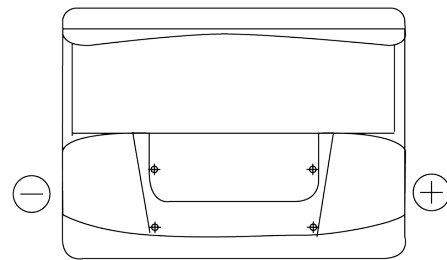

Product overview

Batteries for Cars

Classic EC550

Part number	EC550
Technology	Flooded
EAN/GTIN	3661024034807
Voltage	12 V
Capacity	55 Ah
CCA	460 A
Length	242 mm
Width	175 mm
Height	190 mm
Box size	L02
Polarity	ETN 0
Terminal Type	EN taper post
Hold Down	B13
Weights (subject of variation)	13.50 kg

Polarity

Terminal Type

Positive Terminal

Negative Terminal

Hold Down

Design, features and specifications are subject to change without notice. We disclaim any representation or warranty, express or implied, concerning the data or recommendations, and in no event shall be liable for any loss or damage claimed to have arisen as a result. Some products may not be available in your local market.