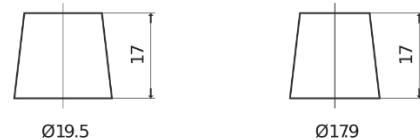

**Product overview**

Batteries for Cars

**Premium EA530**

Part number	EA530
Technology	Flooded
EAN/GTIN	3661024034203
Voltage	12 V
Capacity	53 Ah
CCA	540 A
Length	207 mm
Width	175 mm
Height	190 mm
Box size	L01
Polarity	ETN 0
Terminal Type	EN taper post
Hold Down	B13
Weights (subject of variation)	12.70 kg

**Polarity**

**Terminal Type**

Positive Terminal

Negative Terminal

**Hold Down**

Design, features and specifications are subject to change without notice. We disclaim any representation or warranty, express or implied, concerning the data or recommendations, and in no event shall be liable for any loss or damage claimed to have arisen as a result. Some products may not be available in your local market.