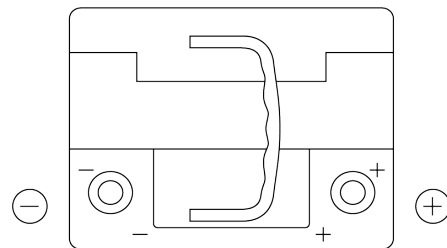

**Product overview**

Batteries for Cars

**Premium EA530**

Part number	EA530
Technology	Flooded
EAN/GTIN	3661024034203
Voltage	12 V
Capacity	53 Ah
CCA	540 A
Length	207 mm
Width	175 mm
Height	190 mm
Box size	L01
Polarity	ETN 0
Terminal Type	EN taper post
Hold Down	B13
Weights (subject of variation)	12.70 kg

**Polarity**

**Terminal Type**

Positive Terminal

Negative Terminal

**Hold Down**

Design, features and specifications are subject to change without notice. We disclaim any representation or warranty, express or implied, concerning the data or recommendations, and in no event shall be liable for any loss or damage claimed to have arisen as a result. Some products may not be available in your local market.