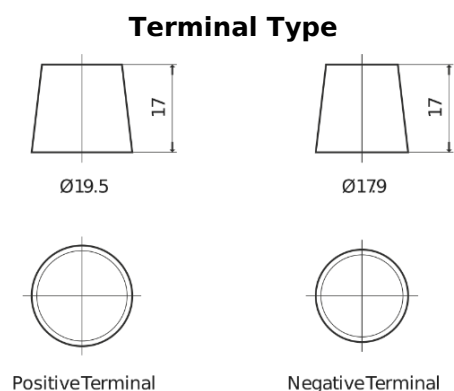

Product overview

Batteries for Cars

Futura CA954

Part number	CA954
Technology	Flooded
EAN/GTIN	3661024016520
Voltage	12 V
Capacity	95.0 Ah
CCA	800 A
Length	306 mm
Width	173 mm
Height	222 mm
Box size	D31
Polarity	ETN 0
Terminal Type	EN taper post
Hold Down	Korean B1
Weights (subject of variation)	21.40 kg