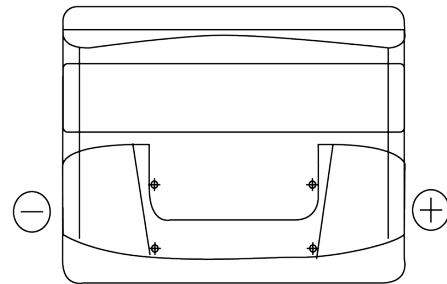

Product overview

Batteries for Cars

Classic EC440

Part number	EC440
Technology	Flooded
EAN/GTIN	3661024034784
Voltage	12 V
Capacity	44 Ah
CCA	360 A
Length	207 mm
Width	175 mm
Height	190 mm
Box size	L01
Polarity	ETN 0
Terminal Type	EN taper post
Hold Down	B13
Weights (subject of variation)	11.10 kg

Polarity

Terminal Type

Positive Terminal

Negative Terminal

Hold Down

Design, features and specifications are subject to change without notice. We disclaim any representation or warranty, express or implied, concerning the data or recommendations, and in no event shall be liable for any loss or damage claimed to have arisen as a result. Some products may not be available in your local market.