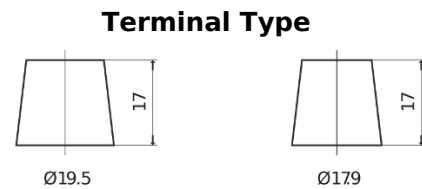

**Product overview**

Batteries for Marine and Leisure

**Vintage EU77-6**

|                                |               |
|--------------------------------|---------------|
| Part number                    | EU77-6        |
| Technology                     | Flooded       |
| EAN/GTIN                       | 3661024036177 |
| Voltage                        | 6 V           |
| Capacity                       | 77 Ah         |
| CCA                            | 650 A         |
| Length                         | 215 mm        |
| Width                          | 169 mm        |
| Height                         | 184 mm        |
| Box size                       | H02           |
| Polarity                       | ETN 0         |
| Terminal Type                  | EN taper post |
| Hold Down                      | B6            |
| Weights (subject of variation) | 11.10 kg      |