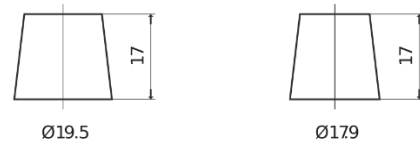

Product overview

Batteries for Marine and Leisure

Equipment GEL ES1000-6

Part number	ES1000-6
Technology	GEL
EAN/GTIN	3661024035811
Voltage	6 V
Capacity	195 Ah
Watt hour	1000 Wh
Length	244 mm
Width	190 mm
Height	275 mm
Box size	GC2
Polarity	ETN 0
Terminal Type	EN taper post
Hold Down	B0
Weights (subject of variation)	28.00 kg

Polarity

Terminal Type

Positive Terminal

Negative Terminal

Hold Down

Design, features and specifications are subject to change without notice. We disclaim any representation or warranty, express or implied, concerning the data or recommendations, and in no event shall be liable for any loss or damage claimed to have arisen as a result. Some products may not be available in your local market.