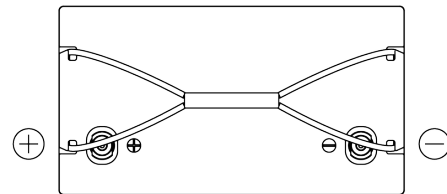

**Product overview**

Batteries for Marine and Leisure

**Equipment Li-Ion EV1300/24**

Part number	EV1300/24
Technology	Li-Ion
EAN/GTIN	3661024037693
Voltage	24 V
Capacity	50 Ah
Watt hour	1300 Wh
Length	307 mm
Width	170 mm
Height	215 mm
Box size	G77
Polarity	ETN 1
Terminal Type	Female M8
Hold Down	B0
Weights (subject of variation)	12.00 kg

**Polarity**

**Terminal Type**

**Hold Down**

Design, features and specifications are subject to change without notice. We disclaim any representation or warranty, express or implied, concerning the data or recommendations, and in no event shall be liable for any loss or damage claimed to have arisen as a result. Some products may not be available in your local market.