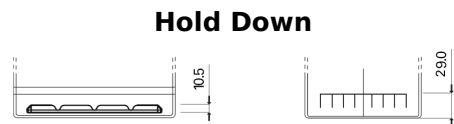

**Product overview**

Batteries for Cars

**Futura CA755**

Part number	CA755
Technology	Flooded
EAN/GTIN	3661024016513
Voltage	12 V
Capacity	75.0 Ah
CCA	630 A
Length	270 mm
Width	173 mm
Height	222 mm
Box size	D26
Polarity	ETN 1
Terminal Type	EN taper post
Hold Down	Korean B1+B6
Weights (subject of variation)	17.40 kg