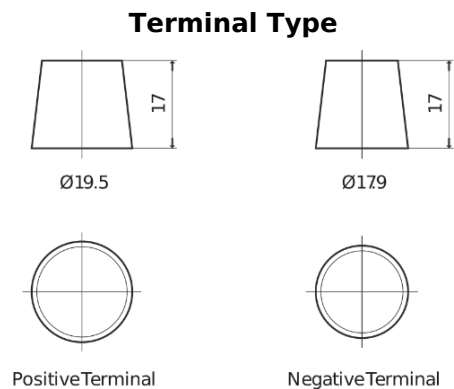

**Product overview**

Batteries for Cars

**Futura CA755**

Part number	CA755
Technology	Flooded
EAN/GTIN	3661024016513
Voltage	12 V
Capacity	75.0 Ah
CCA	630 A
Length	270 mm
Width	173 mm
Height	222 mm
Box size	D26
Polarity	ETN 1
Terminal Type	EN taper post
Hold Down	Korean B1+B6
Weights (subject of variation)	17.40 kg