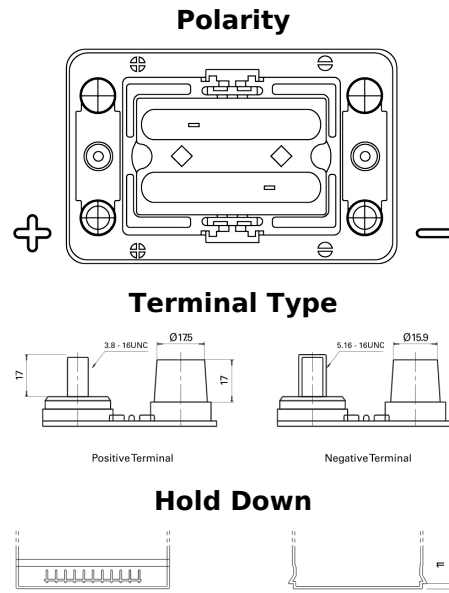

Product overview

Batteries for Trucks, Buses, Construction, Agriculture

PowerPRO Agri&Construction EJ050C

Part number	EJ050C
Technology	AGM
EAN/GTIN	3661024036979
Voltage	12 V
Capacity	50 Ah
CCA	800 A
Length	260 mm
Width	173 mm
Height	206 mm
Box size	G34
Polarity	ETN 1
Terminal Type	SAE M 3/8" - 5/16" taper&stud
Hold Down	B7
Weights (subject of variation)	17.90 kg