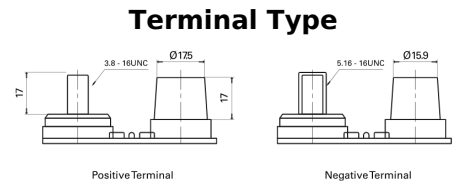

Product overview

Batteries for Trucks, Buses, Construction, Agriculture

PowerPRO Agri&Construction EJ050C

Part number	EJ050C
Technology	AGM
EAN/GTIN	3661024036979
Voltage	12 V
Capacity	50 Ah
CCA	800 A
Length	260 mm
Width	173 mm
Height	206 mm
Box size	G34
Polarity	ETN 1
Terminal Type	SAE M 3/8"- 5/16" taper&stud
Hold Down	B7
Weights (subject of variation)	17.90 kg