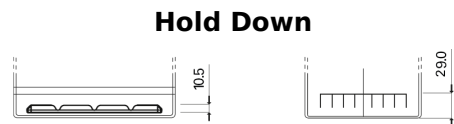

Product overview

Batteries for Cars

Futura CA754

Part number	CA754
Technology	Flooded
EAN/GTIN	3661024016506
Voltage	12 V
Capacity	75.0 Ah
CCA	630 A
Length	270 mm
Width	173 mm
Height	222 mm
Box size	D26
Polarity	ETN 0
Terminal Type	EN taper post
Hold Down	Korean B1+B6
Weights (subject of variation)	17.40 kg