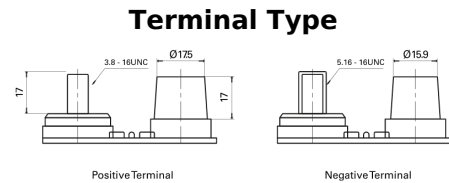

Product overview

Batteries for Marine and Leisure

Start AGM EM1000

Part number	EM1000
Technology	AGM
EAN/GTIN	3661024036023
Voltage	12 V
Capacity	50 Ah
CCA	800 A
MCA	1000
Length	260 mm
Width	173 mm
Height	206 mm
Box size	G34
Polarity	ETN 1
Terminal Type	SAE M 3/8"- 5/16" taper&stud
Hold Down	B7
Weights (subject of variation)	17.90 kg