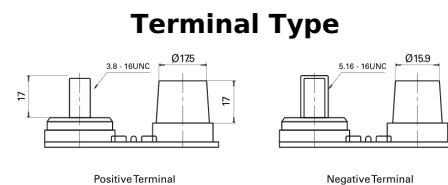

**Product overview**

Batteries for Marine and Leisure

**Dual AGM EP450**

Part number	EP450
Technology	AGM
EAN/GTIN	3661024035972
Voltage	12 V
Capacity	50 Ah
CCA	750 A
Watt hour	450 Wh
Length	260 mm
Width	173 mm
Height	206 mm
Box size	G34
Polarity	ETN 1
Terminal Type	SAE M 3/8" - 5/16" taper&stud
Hold Down	B7
Weights (subject of variation)	18.60 kg