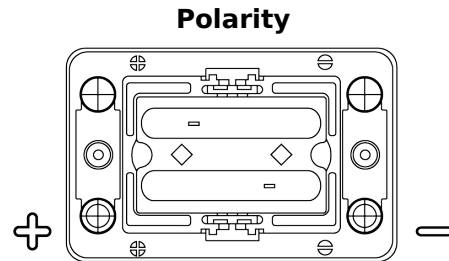

**Product overview**

Batteries for Marine and Leisure

**Dual AGM EP450**

Part number	EP450
Technology	AGM
EAN/GTIN	3661024035972
Voltage	12 V
Capacity	50 Ah
CCA	750 A
Watt hour	450 Wh
Length	260 mm
Width	173 mm
Height	206 mm
Box size	G34
Polarity	ETN 1
Terminal Type	SAE M 3/8" - 5/16" taper&stud
Hold Down	B7
Weights (subject of variation)	18.60 kg