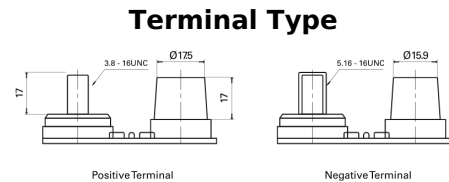

**Product overview**

Batteries for Marine and Leisure

**Dual AGM EP450**

Part number	EP450
Technology	AGM
EAN/GTIN	3661024035972
Voltage	12 V
Capacity	50 Ah
CCA	750 A
Watt hour	450 Wh
Length	260 mm
Width	173 mm
Height	206 mm
Box size	G34
Polarity	ETN 1
Terminal Type	SAE M 3/8" - 5/16" taper&stud
Hold Down	B7
Weights (subject of variation)	18.60 kg