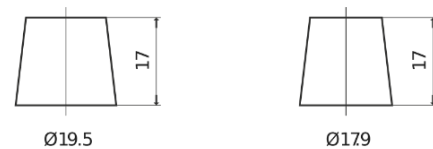

**Product overview**

Batteries for Cars

**Futura CA722**

Part number	CA722
Technology	Flooded
EAN/GTIN	3661024014281
Voltage	12 V
Capacity	72.0 Ah
CCA	720 A
Length	278 mm
Width	175 mm
Height	175 mm
Box size	LB3
Polarity	ETN 0
Terminal Type	EN taper post
Hold Down	B13
Weights (subject of variation)	15.90 kg

**Polarity**

**Terminal Type**

Positive Terminal

Negative Terminal

**Hold Down**

Design, features and specifications are subject to change without notice. We disclaim any representation or warranty, express or implied, concerning the data or recommendations, and in no event shall be liable for any loss or damage claimed to have arisen as a result. Some products may not be available in your local market.