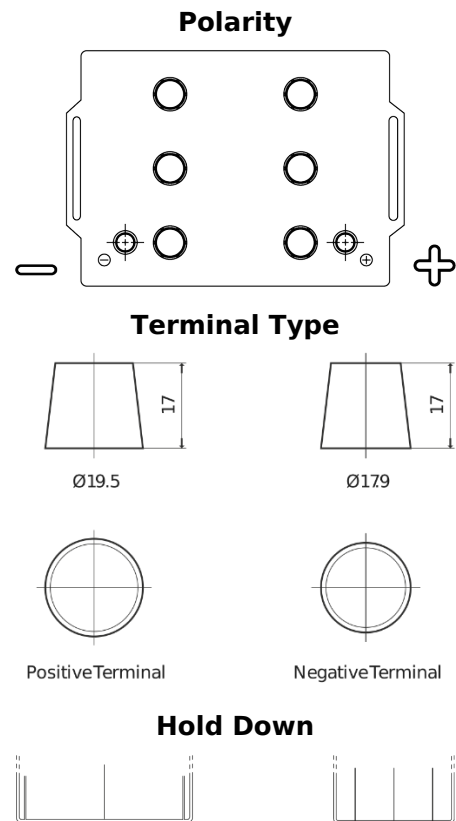

Product overview

Batteries for Trucks, Buses, Construction, Agriculture

StartPRO EG145A

Part number	EG145A
Technology	Flooded
EAN/GTIN	3661024035552
Voltage	12 V
Capacity	145 Ah
CCA	1000 A
Length	360 mm
Width	253 mm
Height	240 mm
Box size	F21
Polarity	ETN 6
Terminal Type	EN taper post
Hold Down	B0
Weights (subject of variation)	38.10 kg