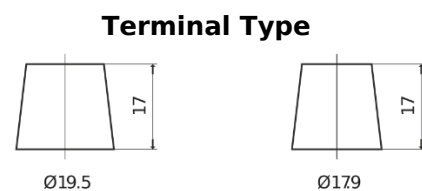

Product overview

Batteries for Trucks, Buses, Construction, Agriculture

StartPRO EG145A

Part number	EG145A
Technology	Flooded
EAN/GTIN	3661024035552
Voltage	12 V
Capacity	145 Ah
CCA	1000 A
Length	360 mm
Width	253 mm
Height	240 mm
Box size	F21
Polarity	ETN 6
Terminal Type	EN taper post
Hold Down	B0
Weights (subject of variation)	38.10 kg