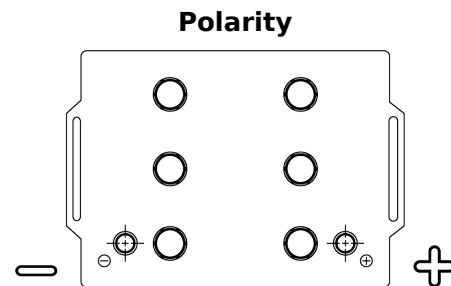

Product overview

Batteries for Trucks, Buses, Construction, Agriculture

StartPRO EG145A

Part number	EG145A
Technology	Flooded
EAN/GTIN	3661024035552
Voltage	12 V
Capacity	145 Ah
CCA	1000 A
Length	360 mm
Width	253 mm
Height	240 mm
Box size	F21
Polarity	ETN 6
Terminal Type	EN taper post
Hold Down	B0
Weights (subject of variation)	38.10 kg