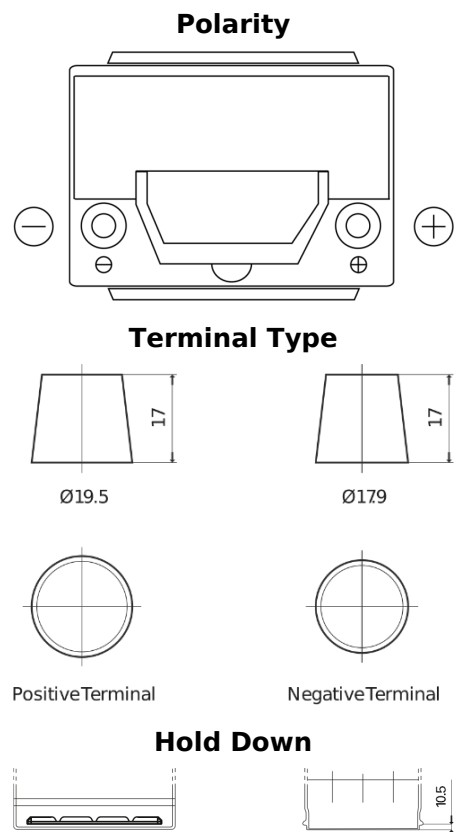

Product overview

Batteries for Cars

Futura CA654

Part number	CA654
Technology	Flooded
EAN/GTIN	3661024016483
Voltage	12 V
Capacity	65.0 Ah
CCA	580 A
Length	230 mm
Width	173 mm
Height	222 mm
Box size	D23
Polarity	ETN 0
Terminal Type	EN taper post
Hold Down	Korean B1
Weights (subject of variation)	16.00 kg