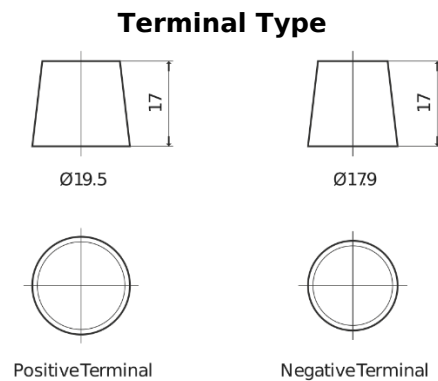

Product overview

Batteries for Trucks, Buses, Construction, Agriculture

StartPRO EG1353

Part number	EG1353
Technology	Flooded
EAN/GTIN	3661024035545
Voltage	12 V
Capacity	135 Ah
CCA	1000 A
Length	514 mm
Width	218 mm
Height	210 mm
Box size	DB9
Polarity	ETN 3
Terminal Type	EN taper post
Hold Down	B0
Weights (subject of variation)	39.80 kg