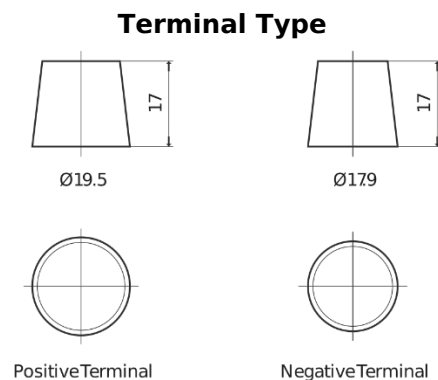

Product overview

Batteries for Trucks, Buses, Construction, Agriculture

StartPRO EG1353

Part number	EG1353
Technology	Flooded
EAN/GTIN	3661024035545
Voltage	12 V
Capacity	135 Ah
CCA	1000 A
Length	514 mm
Width	218 mm
Height	210 mm
Box size	DB9
Polarity	ETN 3
Terminal Type	EN taper post
Hold Down	B0
Weights (subject of variation)	39.80 kg