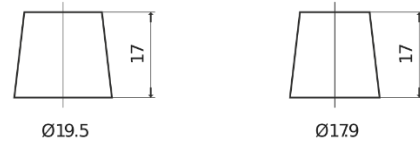

**Product overview**

Batteries for Trucks, Buses, Construction, Agriculture

**PowerPRO Agri&Construction EJ1355**

Part number	EJ1355
Technology	Flooded
EAN/GTIN	3661024036955
Voltage	12 V
Capacity	135 Ah
CCA	1000 A
Length	514 mm
Width	175 mm
Height	210 mm
Box size	DB8
Polarity	ETN 3
Terminal Type	EN taper post
Hold Down	B3
Weights (subject of variation)	36.00 kg

**Polarity**

**Terminal Type**

Positive Terminal

Negative Terminal

**Hold Down**

Design, features and specifications are subject to change without notice. We disclaim any representation or warranty, express or implied, concerning the data or recommendations, and in no event shall be liable for any loss or damage claimed to have arisen as a result. Some products may not be available in your local market.