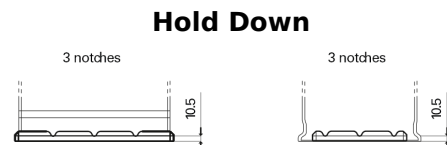

**Product overview**

Batteries for Trucks, Buses, Construction, Agriculture

**PowerPRO Agri&Construction EJ1355**

Part number	EJ1355
Technology	Flooded
EAN/GTIN	3661024036955
Voltage	12 V
Capacity	135 Ah
CCA	1000 A
Length	514 mm
Width	175 mm
Height	210 mm
Box size	DB8
Polarity	ETN 3
Terminal Type	EN taper post
Hold Down	B3
Weights (subject of variation)	36.00 kg