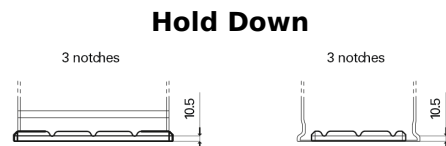

Product overview

Batteries for Trucks, Buses, Construction, Agriculture

StartPRO EG1355

Part number	EG1355
Technology	Flooded
EAN/GTIN	3661024035521
Voltage	12 V
Capacity	135 Ah
CCA	1000 A
Length	514 mm
Width	175 mm
Height	210 mm
Box size	DB8
Polarity	ETN 3
Terminal Type	EN taper post
Hold Down	B3
Weights (subject of variation)	36.00 kg