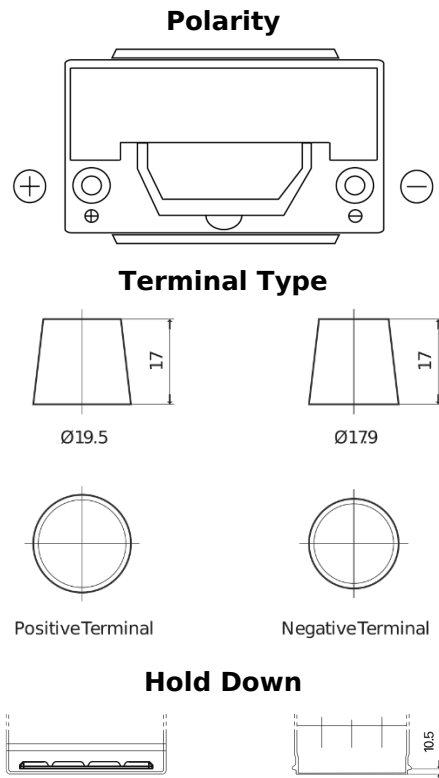

**Product overview**

Batteries for Cars

**Premium EA955**

Part number	EA955
Technology	Flooded
EAN/GTIN	3661024034197
Voltage	12 V
Capacity	95 Ah
CCA	800 A
Length	306 mm
Width	173 mm
Height	222 mm
Box size	D31
Polarity	ETN 1
Terminal Type	EN taper post
Hold Down	Korean B1
Weights (subject of variation)	21.40 kg