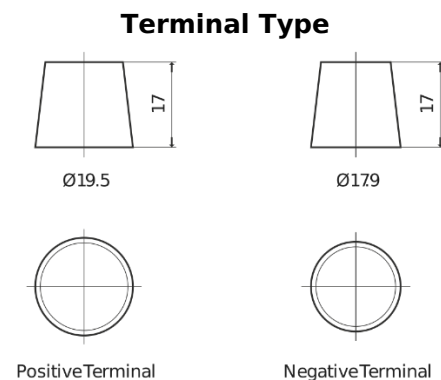

Product overview

Batteries for Cars

Premium EA955

Part number	EA955
Technology	Flooded
EAN/GTIN	3661024034197
Voltage	12 V
Capacity	95 Ah
CCA	800 A
Length	306 mm
Width	173 mm
Height	222 mm
Box size	D31
Polarity	ETN 1
Terminal Type	EN taper post
Hold Down	Korean B1
Weights (subject of variation)	21.40 kg