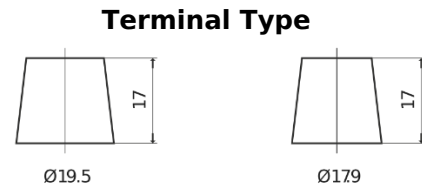

Product overview

Batteries for Cars

Premium EA954

Part number	EA954
Technology	Flooded
EAN/GTIN	3661024034180
Voltage	12 V
Capacity	95 Ah
CCA	800 A
Length	306 mm
Width	173 mm
Height	222 mm
Box size	D31
Polarity	ETN 0
Terminal Type	EN taper post
Hold Down	Korean B1
Weights (subject of variation)	21.40 kg