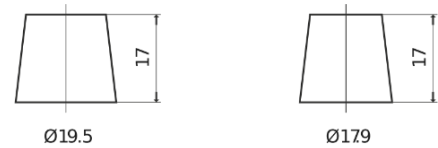

**Product overview**

Batteries for Cars

**Futura CA601**

Part number	CA601
Technology	Flooded
EAN/GTIN	3661024014236
Voltage	12 V
Capacity	60.0 Ah
CCA	600 A
Length	242 mm
Width	175 mm
Height	190 mm
Box size	L02
Polarity	ETN 1
Terminal Type	EN taper post
Hold Down	B13
Weights (subject of variation)	15.00 kg

**Polarity**

**Terminal Type**

Positive Terminal

Negative Terminal

**Hold Down**

Design, features and specifications are subject to change without notice. We disclaim any representation or warranty, express or implied, concerning the data or recommendations, and in no event shall be liable for any loss or damage claimed to have arisen as a result. Some products may not be available in your local market.