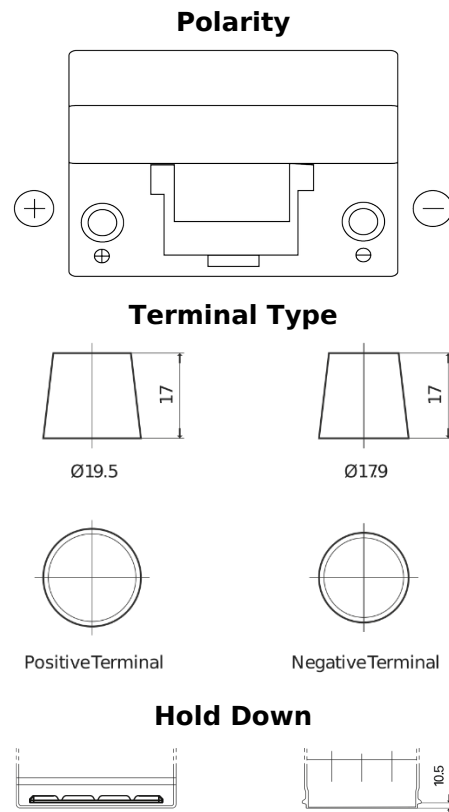

Product overview

Batteries for Cars

Excell EB955

Part number	EB955
Technology	Flooded
EAN/GTIN	3661024034463
Voltage	12 V
Capacity	95 Ah
CCA	760 A
Length	306 mm
Width	173 mm
Height	222 mm
Box size	D31
Polarity	ETN 1
Terminal Type	EN taper post
Hold Down	Korean B1
Weights (subject of variation)	20.60 kg