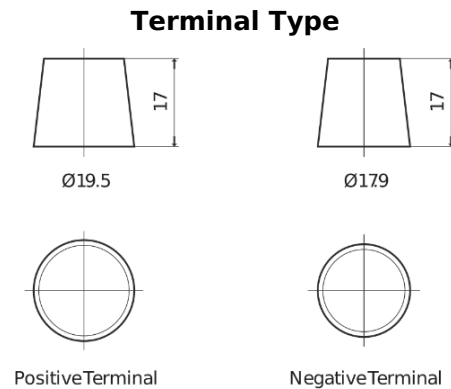

Product overview

Batteries for Marine and Leisure

Vintage EU77-6

Part number	EU77-6
Technology	Flooded
EAN/GTIN	3661024036177
Voltage	6 V
Capacity	77.0 Ah
CCA	650 A
Length	215 mm
Width	169 mm
Height	184 mm
Box size	H02
Polarity	ETN 0
Terminal Type	EN taper post
Hold Down	B6
Weights (subject of variation)	11.10 kg