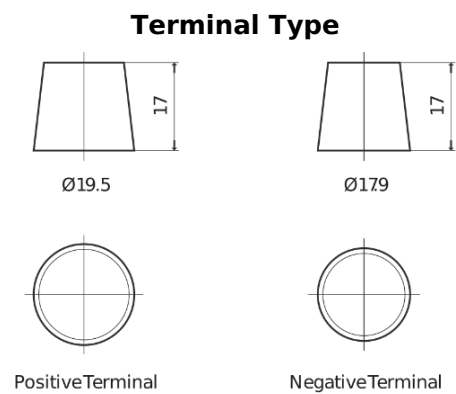

**Product overview**

Batteries for Marine and Leisure

**Vintage EU77-6**

Part number	EU77-6
Technology	Flooded
EAN/GTIN	3661024036177
Voltage	6 V
Capacity	77.0 Ah
CCA	650 A
Length	215 mm
Width	169 mm
Height	184 mm
Box size	H02
Polarity	ETN 0
Terminal Type	EN taper post
Hold Down	B6
Weights (subject of variation)	11.10 kg