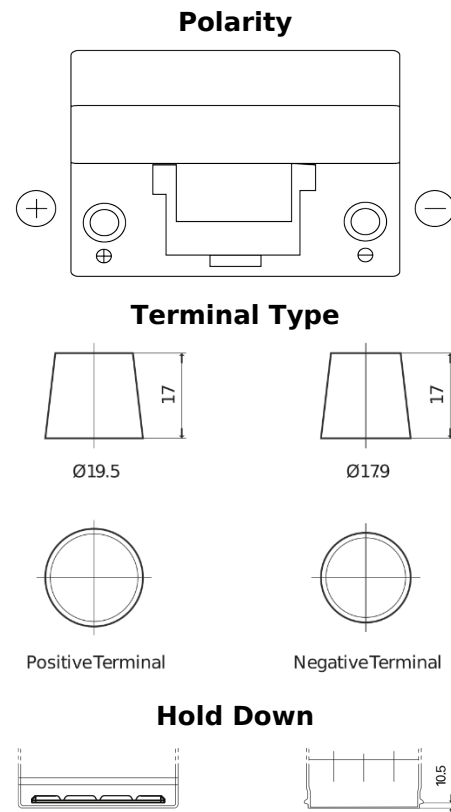

**Product overview**

Batteries for Cars

**Classic EC905**

Part number	EC905
Technology	Flooded
EAN/GTIN	3661024034760
Voltage	12 V
Capacity	90 Ah
CCA	680 A
Length	306 mm
Width	173 mm
Height	222 mm
Box size	D31
Polarity	ETN 1
Terminal Type	EN taper post
Hold Down	Korean B1
Weights (subject of variation)	19.90 kg