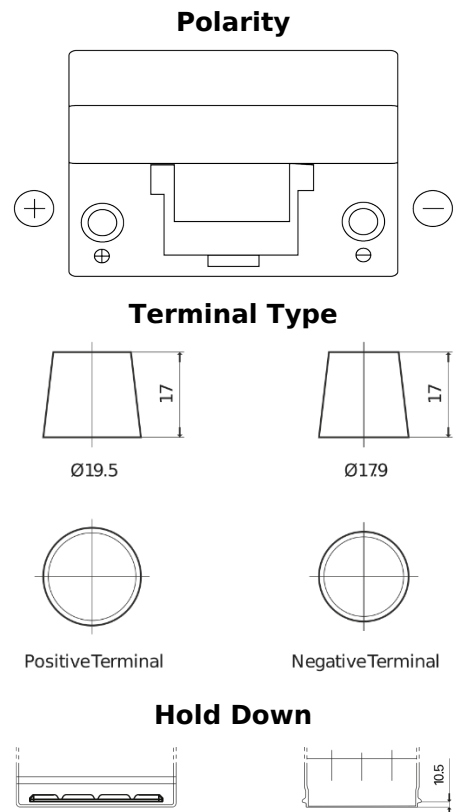

Product overview

Batteries for Cars

Classic EC905

Part number	EC905
Technology	Flooded
EAN/GTIN	3661024034760
Voltage	12 V
Capacity	90 Ah
CCA	680 A
Length	306 mm
Width	173 mm
Height	222 mm
Box size	D31
Polarity	ETN 1
Terminal Type	EN taper post
Hold Down	Korean B1
Weights (subject of variation)	19.90 kg