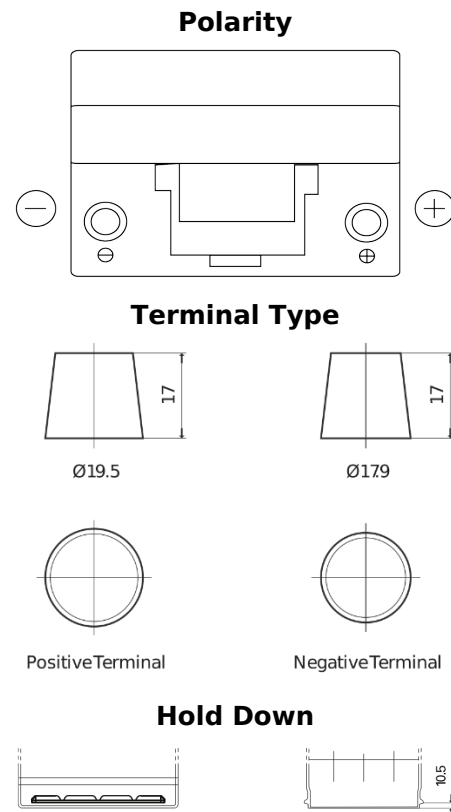

**Product overview**

Batteries for Cars

**Classic EC904**

Part number	EC904
Technology	Flooded
EAN/GTIN	3661024034753
Voltage	12 V
Capacity	90 Ah
CCA	680 A
Length	306 mm
Width	173 mm
Height	222 mm
Box size	D31
Polarity	ETN 0
Terminal Type	EN taper post
Hold Down	Korean B1
Weights (subject of variation)	19.90 kg