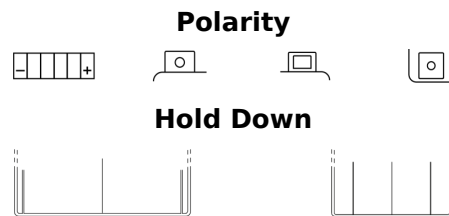

Product overview

Batteries for Motorcycles, ATVs, Snowmobiles, Garden

AGM MC (Dry) ETX7L-BS

Part number	ETX7L-BS
Technology	AGM
EAN/GTIN	3661024033756
Voltage	12 V
Capacity	6.0 Ah
CCA	100 A
Length	115 mm
Width	70 mm
Height	130 mm
Box size	C37
Polarity	ETN 0
Terminal Type	M04
Hold Down	B0
Weights (subject of variation)	2.20 kg